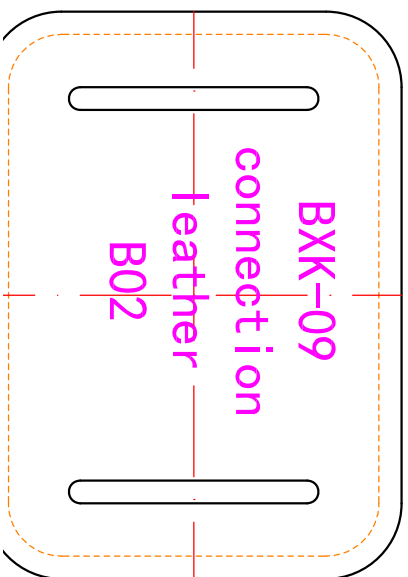

UI SUE UI UARU
A05

rivet

B)

BKK-09 external pocket
on side of hull

A1

BXK-09 ba
A01

B02

assembly

orienting !!

BKK-09 Shoulder Belt

B06

rivet

BKK-09 leather ring

B07

B01
assembly
orienting
line

BXK-09 Package
cover
A02